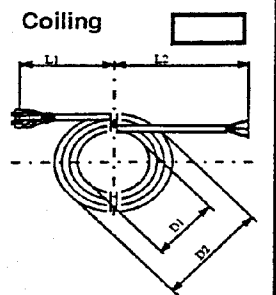

Standard Cord set put-up

Bulk Pack

**Description:**

NORTH AMERICAN DETACH CORDSET

**Specifications:**

PLUG TYPE	NEMA 6-15P
CABLE TYPE	SJT
CABLE SIZE	16/3
TEMPERATURE RATING	105°C
CORDSET RATING	13A/250VAC
COLOR	BLACK
CONDUCTOR COLOR CODE	

**Hanking, Coiling:**

LENGTH OF PLUG END	L1 -
LENGTH OF FREE END	L2 -
LENGTH OF BODY HANK	L3 -
INTERNAL DIAMETER	D1 -
EXTERNAL DIAMETER	D2 -

Standard packaging: QTY / CTN \_\_\_\_\_

**Approvals:**

drawn by:	<i>[Signature]</i>
checked by:	<i>[Signature]</i>
date	10/96