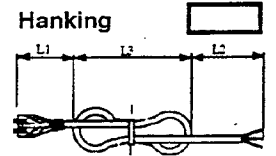

Standard Cord set put-up

Bulk Pack

**Description:**

NORTH AMERICAN DETACH CORDSET

**Specifications:**

PLUG TYPE	NEMA 6-15P
CABLE TYPE	SJT
CABLE SIZE	16/3
TEMPERATURE RATING	105°C
CORDSET RATING	13A/250VAC
COLOR	BLACK
CONDUCTOR COLOR CODE	

**Hanking, Coiling:**

LENGTH OF PLUG END	L1 -
LENGTH OF FREE END	L2 -
LENGTH OF BODY HANK	L3 -
INTERNAL DIAMETER	D1 -
EXTERNAL DIAMETER	D2 -

Standard packaging: QTY / CTN \_\_\_\_\_

**Approvals:**

drawn by:	<i>[Signature]</i>
checked by:	<i>[Signature]</i>
date	10/96