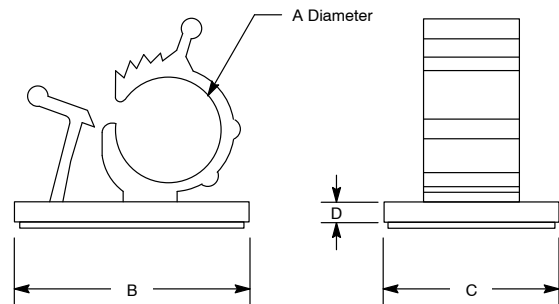

Cable Clamps, Adjustable

Features

- Black Nylon 6/6 backed with Adhesive Tape
- Easy to Install, Open, and Close for Unlimited Usage
- One Size can Accommodate Various Cables

CC-02

Cable Clamps, Adjustable

NTE Type No.	Clamping Range, A		B	C	D	Qty. per Bag	Diag No.
	Min	Max					
04-ACC10	.311 / 7.9	.390 / 9.9	1.000 / 25.4	.750 / 19.05	.078 / 1.98	10	CC-02
04-ACC20	.390 / 9.9	.485 / 12.32	1.281 / 32.54	.750 / 19.05	.078 / 1.98	10	CC-02
04-ACC30	.445 / 11.3	.560 / 14.22	1.455 / 36.7	.750 / 19.05	.078 / 1.98	10	CC-02
04-ACC40	.620 / 15.75	.765 / 19.43	1.660 / 42.16	1.000 / 25.4	.109 / 2.78	10	CC-02
04-ACC50	.755 / 19.18	.935 / 23.75	1.750 / 44.45	1.000 / 25.4	.109 / 2.78	10	CC-02

Cable Clamps, Ladder Style, Adjustable

Features

- Nylon 6/6 backed with Adhesive Tape for Surface Mounting
- Includes Mounting Hole for #6 Screw
- Easy to Install, Open, and Close for Unlimited Usage
- One Size can Accommodate Various Cables

CC-03

Cable Clamps, Ladder Style, Adjustable

NTE Type No.	Color	A	B	C	H	Max Bundle Dia.	Qty. per Bag	Diag No.
04-LACC19	Natural	.984 / 25.0	.709 / 18.0	.311 / 7.9	2.756/70.0	.669 / 17.0	10	CC-03
NEW 04-LACC19-0	Black	.984 / 25.0	.709 / 18.0	.311 / 7.9	2.756/70.0	.669 / 17.0	10	CC-03
04-LACC29	Natural	1.200 / 30.5	.827 / 21.0	.472 / 12.0	3.543/90.0	.866 / 22.0	10	CC-03
NEW 04-LACC29-0	Black	1.200 / 30.5	.827 / 21.0	.472 / 12.0	3.543/90.0	.866 / 22.0	10	CC-03
04-LACC39	Natural	1.200 / 30.5	.827 / 21.0	.472 / 12.0	4.252/108.0	1.024 / 26.0	10	CC-03
NEW 04-LACC39-0	Black	1.200 / 30.5	.827 / 21.0	.472 / 12.0	4.252/108.0	1.024 / 26.0	10	CC-03