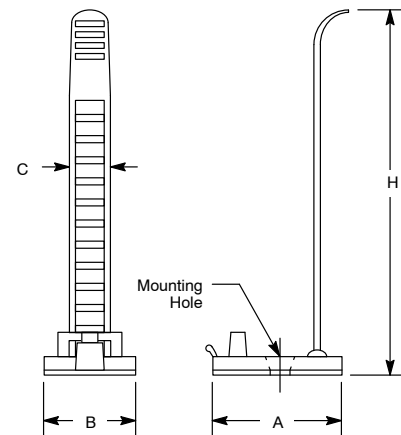

Cable Clamps, Adjustable

Features

- Black Nylon 6/6 backed with Adhesive Tape
- Easy to Install, Open, and Close for Unlimited Usage
- One Size can Accommodate Various Cables

CC-02

Cable Clamps, Adjustable

NTE Type No.	Clamping Range, A		B	C	D	Qty. per Bag	Diag No.
	Min	Max					
04-ACC10	.311 / 7.9	.390 / 9.9	1.000 / 25.4	.750 / 19.05	.078 / 1.98	10	CC-02
04-ACC20	.390 / 9.9	.485 / 12.32	1.281 / 32.54	.750 / 19.05	.078 / 1.98	10	CC-02
04-ACC30	.445 / 11.3	.560 / 14.22	1.455 / 36.7	.750 / 19.05	.078 / 1.98	10	CC-02
04-ACC40	.620 / 15.75	.765 / 19.43	1.660 / 42.16	1.000 / 25.4	.109 / 2.78	10	CC-02
04-ACC50	.755 / 19.18	.935 / 23.75	1.750 / 44.45	1.000 / 25.4	.109 / 2.78	10	CC-02

Cable Clamps, Ladder Style, Adjustable

Features

- Nylon 6/6 backed with Adhesive Tape for Surface Mounting
- Includes Mounting Hole for #6 Screw
- Easy to Install, Open, and Close for Unlimited Usage
- One Size can Accommodate Various Cables

CC-03

Cable Clamps, Ladder Style, Adjustable

NTE Type No.	Color	A	B	C	H	Max Bundle Dia.	Qty. per Bag	Diag No.
04-LACC19	Natural	.984 / 25.0	.709 / 18.0	.311 / 7.9	2.756/70.0	.669 / 17.0	10	CC-03
NEW 04-LACC19-0	Black	.984 / 25.0	.709 / 18.0	.311 / 7.9	2.756/70.0	.669 / 17.0	10	CC-03
04-LACC29	Natural	1.200 / 30.5	.827 / 21.0	.472 / 12.0	3.543/90.0	.866 / 22.0	10	CC-03
NEW 04-LACC29-0	Black	1.200 / 30.5	.827 / 21.0	.472 / 12.0	3.543/90.0	.866 / 22.0	10	CC-03
04-LACC39	Natural	1.200 / 30.5	.827 / 21.0	.472 / 12.0	4.252/108.0	1.024 / 26.0	10	CC-03
NEW 04-LACC39-0	Black	1.200 / 30.5	.827 / 21.0	.472 / 12.0	4.252/108.0	1.024 / 26.0	10	CC-03