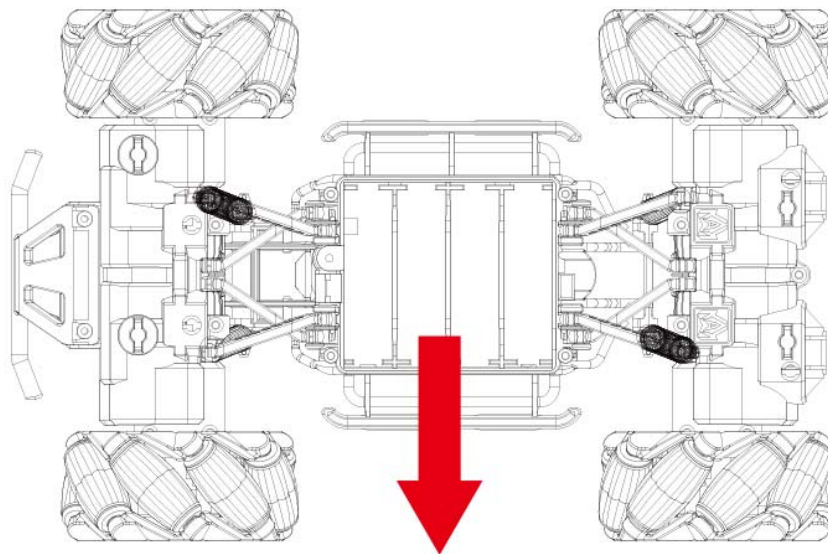

2 x 1.5" AA" ALKALINE BATTERIES
(NOT INCLUDED)