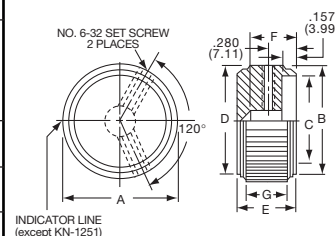

Knobs, Machined Aluminum

Tyco Electronics Alcoswitch									
Concentric Set with Straight Knurl with Indicator Lines									
	Color	A	B	C	D	E	F	G	
5-1437622-6	KN5700A1/4	Natural	.750(19.1)	.500(12.7)	.590(15.0)	.700(17.8)	.625(15.9)	1.16(29.5)	.281(7.14)
5-1437622-7	KN5700B1/4	Black	.750(19.1)	.500(12.7)	.590(15.0)	.700(17.8)	.625(15.9)	1.16(29.5)	.281(7.14)