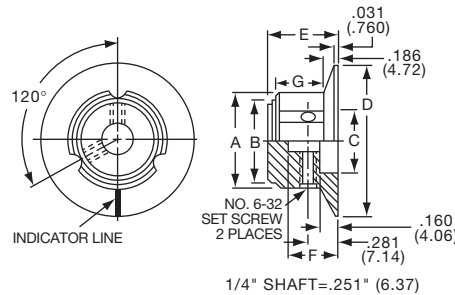

Tyco		3 Flute Design with Aluminum Skirt and Indicator Line							
Electronics	Alcoswitch	Color	A	B	C	D	E	F	G
1437623-3	KS500A1/8	Natural	.500(12.7)	.430(10.9)	.360(9.14)	.750(19.1)	.620(15.8)	.510(13.0)	.430(10.9)
1437623-2	KS500A1/4	Natural	.500(12.7)	.430(10.9)	.360(9.14)	.750(19.1)	.620(15.8)	.510(13.0)	.430(10.9)
1437623-5	KS500B1/8	Black	.500(12.7)	.430(10.9)	.360(9.14)	.750(19.1)	.620(15.8)	.510(13.0)	.430(10.9)
1437623-4	KS500B1/4	Black	.500(12.7)	.430(10.9)	.360(9.14)	.750(19.1)	.620(15.8)	.510(13.0)	.430(10.9)
1437623-6	KS700A1/4	Natural	.750(19.0)	.650(16.5)	.590(14.9)	1.12(28.4)	.620(15.8)	.510(13.0)	.430(10.9)
1437623-7	KS700B1/4	Black	.750(19.0)	.650(16.5)	.590(14.9)	1.12(28.4)	.620(15.8)	.510(13.0)	.430(10.9)
1437623-8	KS900A1/4	Natural	.940(23.9)	.820(20.8)	.710(18.0)	1.40(35.6)	.620(15.8)	.510(13.0)	.430(10.9)
1437623-9	KS900B1/4	Black	.940(23.9)	.820(20.8)	.710(18.0)	1.40(35.6)	.620(15.8)	.510(13.0)	.430(10.9)

K
K Series

K10