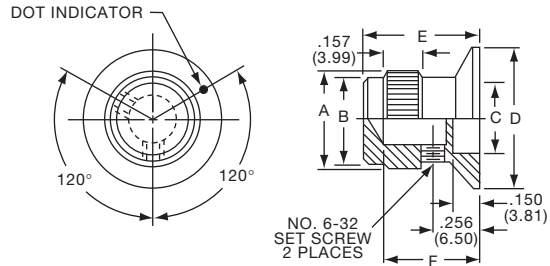

KES SERIES

Tyco Knurl Grip with Dot Indicator on Skirt									
Electronics	Alcoswitch	Color	A	B	C	D	E	F	F
8-1437621-4	KES500AB1/8	Ntl. - Blk.	.500(12.7)	.460(11.7)	.382(9.70)	.750(19.1)	.625(15.9)	.512(13.0)	.512(13.0)
8-1437621-3	KES500AB1/4	Ntl. - Blk.	.500(12.7)	.460(11.7)	.382(9.70)	.750(19.1)	.625(15.9)	.512(13.0)	.512(13.0)
8-1437621-5	KES700AB1/4	Ntl. - Blk.	.750(19.1)	.710(18.1)	.630(16.0)	1.13(28.7)	.625(15.9)	.512(13.0)	.512(13.0)
	KES900AB1/4	Ntl. - Blk.	.937(23.8)	.897(22.8)	.787(20.0)	1.44(36.6)	.625(15.9)	.512(13.0)	.512(13.0)

K Series