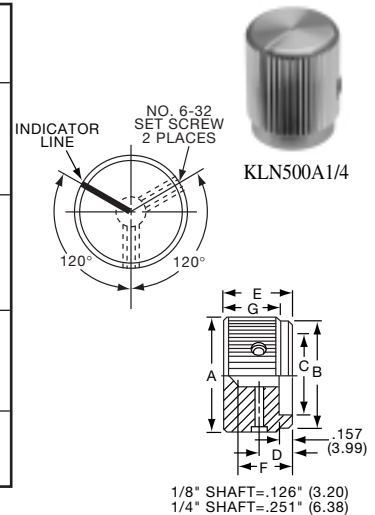

Tyco			Straight Knurl with Top and Side Indicator						
Electronics	Alcoswitch	Color	A	B	C	D	E	F	G
9-1437621-7	KLN500A1/8	Natural	.500(12.7)	0.445(11.3)	.374(9.50)	.281(7.14)	.625(15.9)	.512(13.0)	.527(13.4)
9-1437621-6	KLN500A1/4	Natural	.500(12.7)	0.445(11.3)	.374(9.50)	.281(7.14)	.625(15.9)	.512(13.0)	.527(13.4)
9-1437621-9	KLN500B1/8	Black	.500(12.7)	0.445(11.3)	.374(9.50)	.281(7.14)	.625(15.9)	.512(13.0)	.527(13.4)
9-1437621-8	KLN500B1/4	Black	.500(12.7)	0.445(11.3)	.374(9.50)	.281(7.14)	.625(15.9)	.512(13.0)	.527(13.4)
1437622-1	KLN500S1/4	Smoke	.500(12.7)	0.445(11.3)	.374(9.50)	.281(7.14)	.625(15.9)	.512(13.0)	.527(13.4)
1437622-2	KLN700A1/4	Natural	.740(18.8)	.685(17.4)	.591(15.0)	.281(7.14)	.625(15.9)	.512(13.0)	.527(13.4)
1437622-3	KLN700B1/4	Black	.740(18.8)	.685(17.4)	.591(15.0)	.281(7.14)	.625(15.9)	.512(13.0)	.527(13.4)
1437622-4	KLN700B1/8	Black	.740(18.8)	.685(17.4)	.591(15.0)	.281(7.14)	.625(15.9)	.512(13.0)	.527(13.4)
1437622-5	KLN700S1/4	Smoke	.740(18.8)	.685(17.4)	.591(15.0)	.281(7.14)	.625(15.9)	.512(13.0)	.527(13.4)
1437622-6	KLN900A1/4	Natural	.937(23.8)	.882(22.4)	0.709(18.0)	.281(7.14)	.625(15.9)	.512(13.0)	.527(13.4)
1437622-7	KLN900B1/4	Black	.937(23.8)	.882(22.4)	0.709(18.0)	.281(7.14)	.625(15.9)	.512(13.0)	.527(13.4)
1437622-8	KLN900S1/4	Smoke	.937(23.8)	.882(22.4)	0.709(18.0)	.281(7.14)	.625(15.9)	.512(13.0)	.527(13.4)
9-1437621-4	KLN1250A1/4	Natural	1.252(31.80)	1.195(30.35)	.984(25.0)	.281(7.14)	.625(15.9)	.512(13.0)	.527(13.4)
9-1437621-5	KLN1250B1/4	Black	1.252(31.80)	1.195(30.35)	.984(25.0)	.281(7.14)	.625(15.9)	.512(13.0)	.527(13.4)

KLN500A1/4