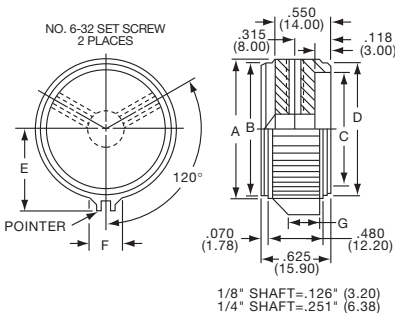

Tyco		Straight Knurl with Pointer and Indicator Line							
Electronics	Alcoswitch	Color	A	B	C	D	E	F	G
9-1437622-1	KPN500A1/8	Natural	.500(12.7)	.445(11.3)	.372(9.45)	.445(11.3)	.368(9.35)	.195(4.95)	.354(8.99)
9-1437622-0	KPN500A1/4	Natural	.500(12.7)	.445(11.3)	.372(9.45)	.445(11.3)	.368(9.35)	.195(4.95)	.354(8.99)
9-1437622-3	KPN500B1/8	Black	.500(12.7)	.445(11.3)	.372(9.45)	.445(11.3)	.368(9.35)	.195(4.95)	.354(8.99)
9-1437622-2	KPN500B1/4	Black	.500(12.7)	.445(11.3)	.372(9.45)	.445(11.3)	.368(9.35)	.195(4.95)	.354(8.99)
9-1437622-5	KPN700A1/4	Natural	.750(19.1)	.695(17.65)	.590(15.0)	.695(17.7)	.515(13.1)	.234(5.94)	.394(10.0)
9-1437622-6	KPN700B1/4	Black	.750(19.1)	.695(17.65)	.590(15.0)	.695(17.7)	.515(13.1)	.234(5.94)	.394(10.0)
9-1437622-7	KPN900A1/4	Natural	.937(23.8)	.882(22.40)	.692(17.6)	.882(22.4)	.630(16.0)	.276(7.01)	.350(8.90)
9-1437622-9	KPN900B1/4	Black	.937(23.8)	.882(22.40)	.692(17.6)	.882(22.4)	.630(16.0)	.276(7.01)	.350(8.90)

KS SERIES