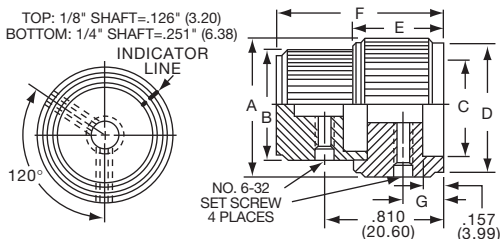

Knobs, Machined Aluminum