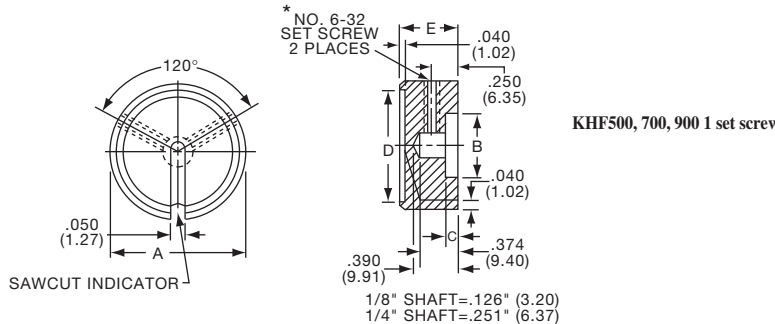

Knobs, Machined Aluminum

KFS SERIES

Tyco			Straight Knurl with Indicator on Skirt						
Electronics	Alcoswitch	Color	A	B	C	D	E	F	G
8-1437621-6	KFS400B1/8	Black Matte	.380(9.65)	.382(9.70)	.256(6.50)	.500(12.7)	.098(2.49)	.469(11.9)	.591(15.0)
8-1437621-8	KFS500B1/8	Black Matte	.500(12.7)	.382(9.70)	.252(6.48)	.630(16.0)	.161(4.09)	.469(11.9)	.630(16.0)
8-1437621-7	KFS500B1/4	Black Matte	.618(15.7)	.280(7.11)	.382(9.70)	1.00(25.4)	.161(4.09)	.630(16.0)	0.811(20.6)
8-1437621-9	KFS600B1/4	Black Matte	.618(15.7)	.280(7.11)	.382(9.70)	1.00(25.4)	.161(4.09)	.630(16.0)	0.811(20.6)

KHF SERIES

Tyco			Plain Body with Top and Side Sawcut Indicator				
Electronics	Alcoswitch	Color	A	B	C	D	E
9-1437621-1	KHF500A1/4	Natural	.500(12.7)	.374(9.50)	.118(3.00)	.342(8.69)	.563(14.3)
9-1437621-2	KHF700A1/4	Natural	.740(18.8)	.590(15.0)	.118(3.00)	.592(15.0)	.563(14.3)
9-1437621-3	KHF900A1/4	Natural	.937(23.8)	.708(18.0)	.118(3.00)	.779(19.8)	.563(14.3)
*9-1437621-0	KHF1250A1/4	Natural	1.23(31.8)	.984(25.0)	.118(3.00)	1.08(27.5)	.563(14.3)

KLN SERIES