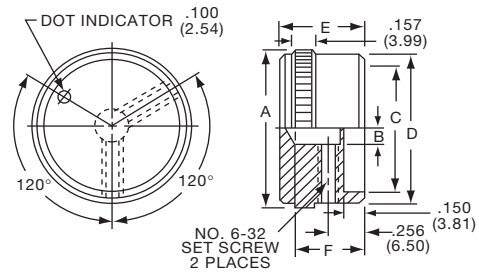

KE SERIES

KE900AB1/4

KE500AB1/4

Tyco Knurl Grip with Top Dot Indicator									
Electronics	Alcoswitch	Color	A	B	C	D	E	F	F
8-1437621-0	KE500AB1/8	Ntl. - Blk.	.500(12.7)	.126(3.20)	.382(9.70)	.460(11.7)	.625(15.9)	.512(13.0)	.512(13.0)
7-1437621-9	KE500AB1/4	Ntl. - Blk.	.500(12.7)	.126(3.20)	.382(9.70)	.460(11.7)	.625(15.9)	.512(13.0)	.512(13.0)
8-1437621-1	KE700AB1/4	Ntl. - Blk.	.740(18.8)	.251(6.38)	.630(16.0)	.708(18.0)	.625(15.9)	.512(13.0)	.512(13.0)
8-1437621-2	KE900AB1/4	Ntl. - Blk.	.93(23.8)	.251(6.38)	.787(20.0)	.900(22.9)	.625(15.9)	.512(13.0)	.512(13.0)
7-1437621-8	KE1250AB1/4	Ntl. - Blk.	1.25(31.8)	.251(6.38)	1.06(26.9)	1.17(29.7)	.625(15.9)	.512(13.0)	.512(13.0)

KN SERIES

KN501A1/4

NO. 6-32 SET SCREW 2 PLACES 1/8" SHAFT=.126" (3.20) 1/4" SHAFT=.251" (6.38)

Table with 9 columns: Tyco Electronics, Alcoswitch Color, A, B, C, D, E, F, G. Rows include part numbers and specifications for KN501A1/8, KN501B1/8, KN701A1/4, KN701B1/4, and KN501BA1/4.