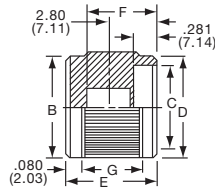

KLN500A1/4

Knobs, Machined Aluminum

KLNS SERIES

KLNS500B1/8

KLNS900B1/4

Table with 9 columns: Tyco Electronics, Alcoswitch Color, A, B, C, D, E, F, G. Rows include part numbers and specifications for KLNS500A1/8, KLNS500B1/8, KLNS700A1/4, KLNS700B1/4, KLNS900A1/4, and KLNS900B1/4.

KN SERIES

KN501A1/4

NO. 6-32 SET SCREW 2 PLACES 1/8" SHAFT=.126" (3.20) 1/4" SHAFT=.251" (6.38)

Table with 9 columns: Tyco Electronics, Alcoswitch Color, A, B, C, D, E, F, G. Rows include part numbers and specifications for KN501A1/8, KN501B1/8, KN701A1/4, KN701B1/4, and KN501BA1/4.