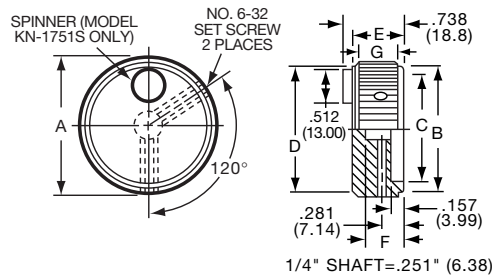

KN SERIES

Table with 9 columns: Tyco Electronics, Alcoswitch Color, A, B, C, D, E, F, G. Rows include part numbers and specifications for KN1751A1/4, KN1751B1/4, KN1751AB1/4, KN1751BA1/4, KN1750A1/4, KN1750B1/4, and KN1751AS1/4.

K

K Series

K8