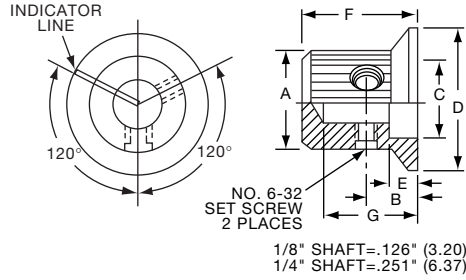

Knobs, Machined Aluminum

KLNS SERIES

Table with 9 columns: Tyco Electronics, Alcoswitch Color, A, B, C, D, E, F, G. Rows include part numbers and specifications for KLNS500A1/8, KLNS500B1/8, KLNS700A1/4, KLNS700B1/4, KLNS900A1/4, and KLNS900B1/4.

KN SERIES

NO. 6-32 SET SCREW 2 PLACES 1/8" SHAFT=.126" (3.20) 1/4" SHAFT=.251" (6.38)

Table with 9 columns: Tyco Electronics, Alcoswitch Color, A, B, C, D, E, F, G. Rows include part numbers and specifications for KN501A1/8, KN501B1/8, KN701A1/4, KN701B1/4, and KN501BA1/4.