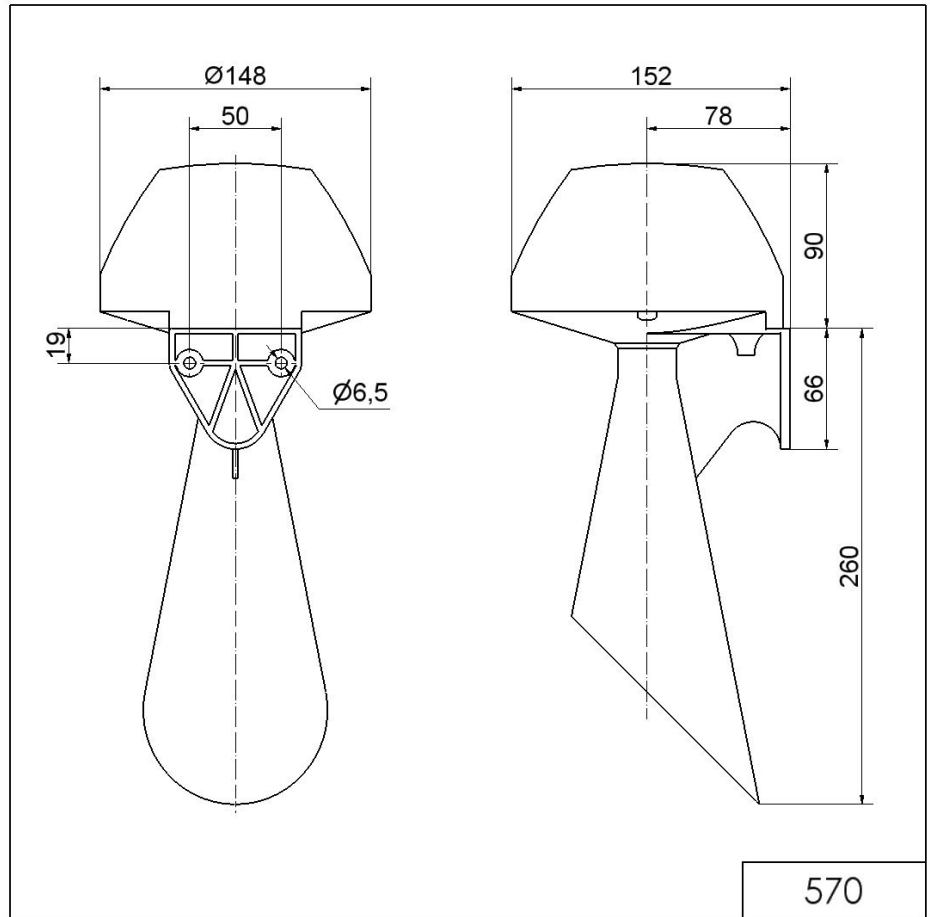

Midi Horns and Sirens / Signal Horn 570

Signal horn WM Contin. tone 230VDC GY

DRAWING

For additional installation and mounting information, refer to the appropriate user guide at www.werma.com. This printed copy is for information only and is subject to alteration.