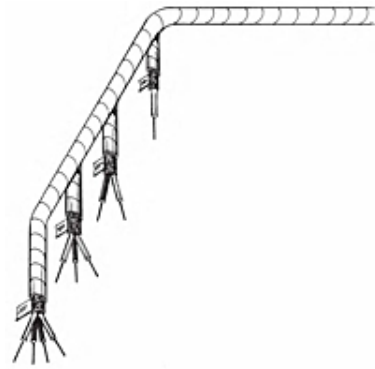

# Olympic P/N 3425, MIL-W-16878 Type E PTFE Shielded Cable, 1 Twisted Pair

## MIL-W-16878 Type E PTFE Shielded Cable, 1 Twisted Pair

Stranded silver plated Copper conductors, insulated with Type E extruded PTFE, color coded, twisted, braided silver plated Copper shield (90% coverage), white PTFE tape wrapped jacket.

## SPECIFICATIONS

No. of Conductors	2
Conductor Size	18 AWG
Stranding	19/30, Silver Plated Copper
Nom. Wall Thickness	0.010 in
Nom. Jacket Thickness	0.012 in
Nom. O.D.	0.183 in
Voltage	600 V
Insulation	PTFE
Shielding	85% Silver Plated Copper Braid
Jacket	PTFE Wrap, White
Color Code	Black White
Operating Temperature	-65 to 200 °C