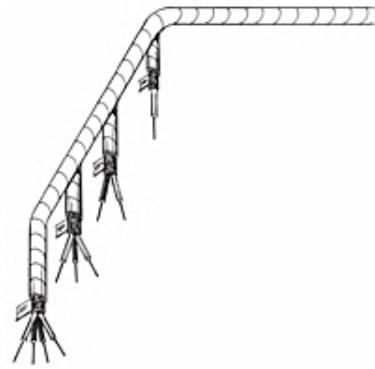

## Olympic P/N 3423, MIL-W-16878 Type E PTFE Shielded Cables

### MIL-W-16878 Type E PTFE Shielded Cables

Stranded silver plated Copper conductors, insulated with Type E extruded PTFE, color coded, twisted, braided silver plated Copper shield (90% coverage), white PTFE tape wrapped jacket.

## SPECIFICATIONS

|                       |                                |
|-----------------------|--------------------------------|
| No. of Conductors     | 4                              |
| Conductor Size        | 20 AWG                         |
| Stranding             | 19/32, Silver Plated Copper    |
| Nom. Wall Thickness   | 0.010 in                       |
| Nom. Jacket Thickness | 0.012 in                       |
| Nom. O.D.             | 0.185 in                       |
| Voltage               | 600 V                          |
| Insulation            | PTFE                           |
| Shielding             | 85% Silver Plated Copper Braid |
| Jacket                | PTFE Wrap, White               |
| Color Code            | Black<br>Green<br>Red<br>White |
| Operating Temperature | -65 to 200 °C                  |