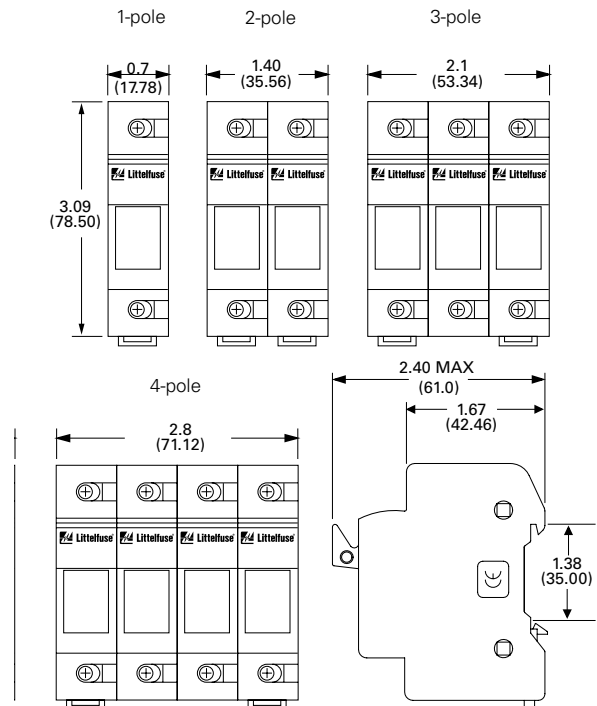

### Ordering Information

INDICATING		NON-INDICATING		FUSE TYPE	POLES
CATALOG NUMBER	ORDERING NUMBER	CATALOG NUMBER	ORDERING NUMBER		
LPSC001ID	LPSC0001ZXID	LPSC001	LPSC0001Z	Class CC	1
LPSC002ID	LPSC0002ZXID	LPSC002	LPSC0002Z	Class CC	2
LPSC003ID	LPSC0003ZXID	LPSC003	LPSC0003Z	Class CC	3
LPSC004ID	LPSC0004ZXID	LPSC004	LPSC0004Z	Class CC	4
LPSM001ID	LPSM0001ZXID	LPSM001	LPSM0001Z	Midget	1
LPSM002ID	LPSM0002ZXID	LPSM002	LPSM0002Z	Midget	2
LPSM003ID	LPSM0003ZXID	LPSM003	LPSM0003Z	Midget	3
LPSM004ID	LPSM0004ZXID	LPSM004	LPSM0004Z	Midget	4

**Mult-Pole Assembly Kit** Ordering No. CYHP0001Z-KIT  
(Kit contains 20 connector pincers & 10 handle pins)

WIRE TYPE	
75 °C CU Only	8-14 Stranded UL Class B and Class C wire 10-14 Solid wire

### Dimensions Inches (mm)

**Disclaimer Notice** – Information furnished is believed to be accurate and reliable. However, users should independently evaluate the suitability of and test each product selected for their own applications. Littelfuse products are not designed for, and may not be used in, all applications. Read complete Disclaimer Notice at [www.littelfuse.com/product-disclaimer](http://www.littelfuse.com/product-disclaimer).